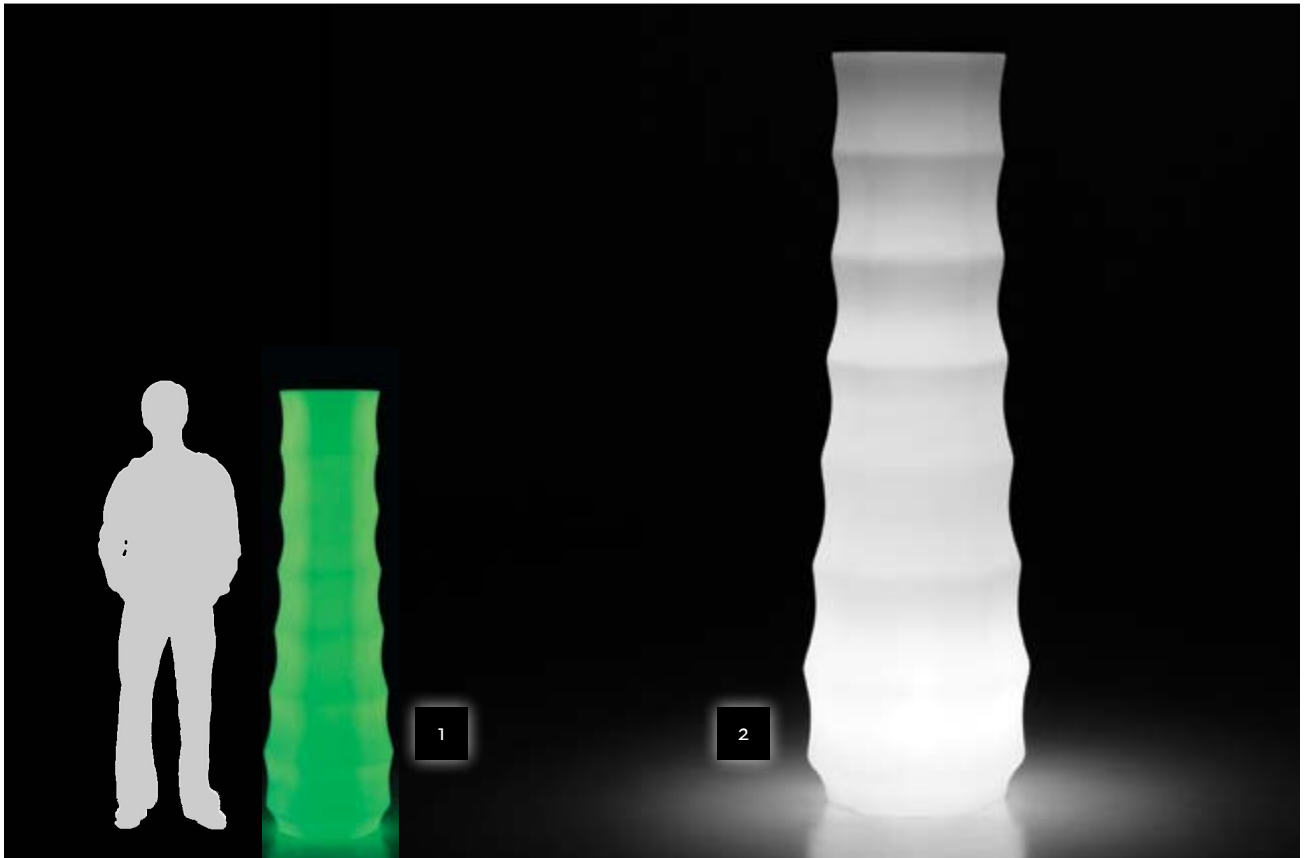

ROO LIGHT DESIGN BY EURO3PLAST FOR JANE HAMELY WELLS

1	PHOTOLUMINESCENT VESSEL
DIMENSIONS (IN)	20.1Ø X 68.9H
ITEM NUMBER	6935.IS/PHOTOLUMINESCENT INDOOR 6935.OS/PHOTOLUMINESCENT OUTDOOR
MATERIALS	Polyethylene
INCLUDES	Light kit

2	VESSEL
DIMENSIONS (IN)	20.1Ø X 68.9H
ITEM NUMBER	8235.S/INDOOR LIGHT 9235.S/OUTDOOR LIGHT
MATERIALS	Polyethylene
INCLUDES	Light kit

Specify luminaire color: Neutral, fuchsia, acid green
View color swatches under Information.
See more ROO under PLANTERS.

STABILITY BASE (NOT SHOWN)	
DIMENSIONS (IN)	20.1Ø X 2H
ITEM NUMBER	A4194
MATERIALS	Stainless steel

RGB LED LIGHT KIT (INDOOR/OUTDOOR, NOT SHOWN)	
DIMENSIONS (IN)	FITS ALL LUMINAIRES
ITEM NUMBER	A4268/CORDED A4269/RECHARGEABLE BATTERY
MATERIALS	9w RGB LED modules
INCLUDES	Remote control, power supply, hardware

Euro3Plast reserves the right to make minor design changes and to discontinue furniture items, materials and/or colors without notice. Printed colors cannot be guaranteed for accuracy.

Jane Hamley Wells

773 227 4988 telephone
773 227 4986 facsimile
www.janehamleywells.com
info@janehamleywells.com