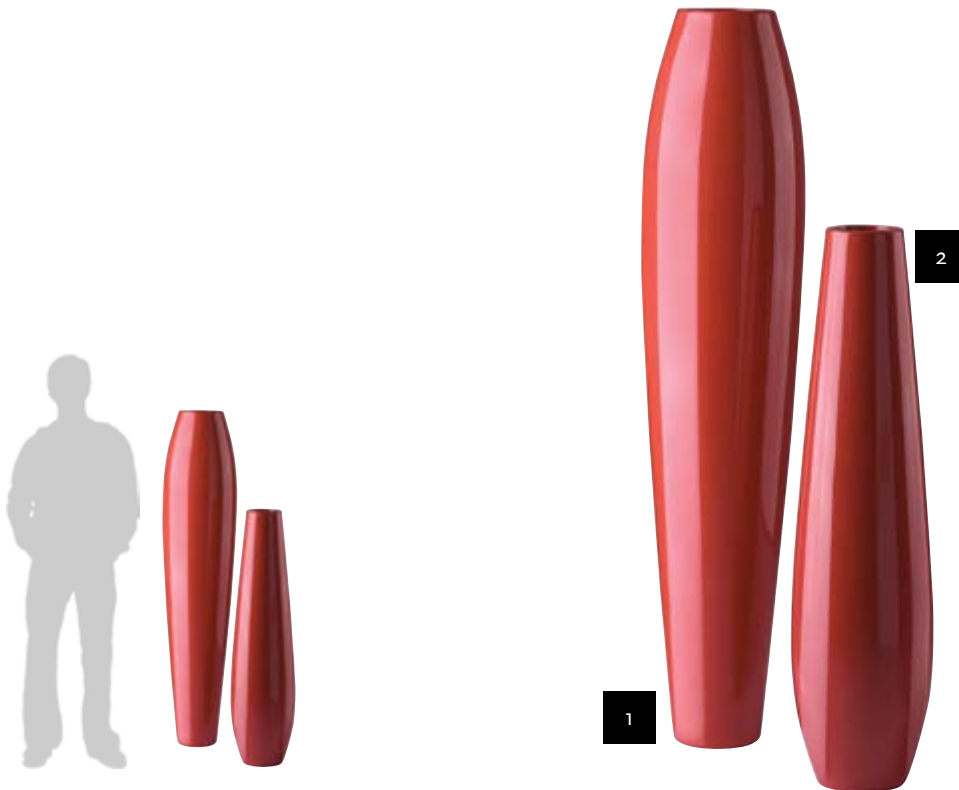

NICOLE DESIGN BY EURO3PLAST FOR JANE HAMLEY WELLS

1	VESSEL – LARGE
DIMENSIONS (IN)	15.4Ø x 68.9H
ITEM NUMBER	6208/MATTE 6508/LACQUERED 6808/METALLIZED
MATERIALS	Polyethylene

Specify finish and color:

Matte: Ivory, pearl black, ancient rose, dull green

Lacquered: Black, orient red, white

Metallized: Silver

Additional Information: Matte finish suitable for outdoor use. Lacquered and metallized finishes suitable for covered outdoor use.

View color swatches under Information.

See more NICOLE under LUMINAIRES.

2	VESSEL – SMALL
DIMENSIONS (IN)	13Ø x 49.6H
ITEM NUMBER	6207/MATTE 6507/LACQUERED 6807/METALLIZED
MATERIALS	Polyethylene

STABILITY BASE LARGE (NOT SHOWN)

DIMENSIONS (IN)	12.6Ø x .2H
ITEM NUMBER	A4195 A4184/WITH GROUND FIXING HARDWARE
MATERIALS	Stainless steel

Euro3Plast reserves the right to make minor design changes and to discontinue furniture items, materials and/or colors without notice. Printed colors cannot be guaranteed for accuracy.

Jane Hamley Wells

773 227 4988 telephone
773 227 4986 facsimile
www.janehamleywells.com
info@janehamleywells.com