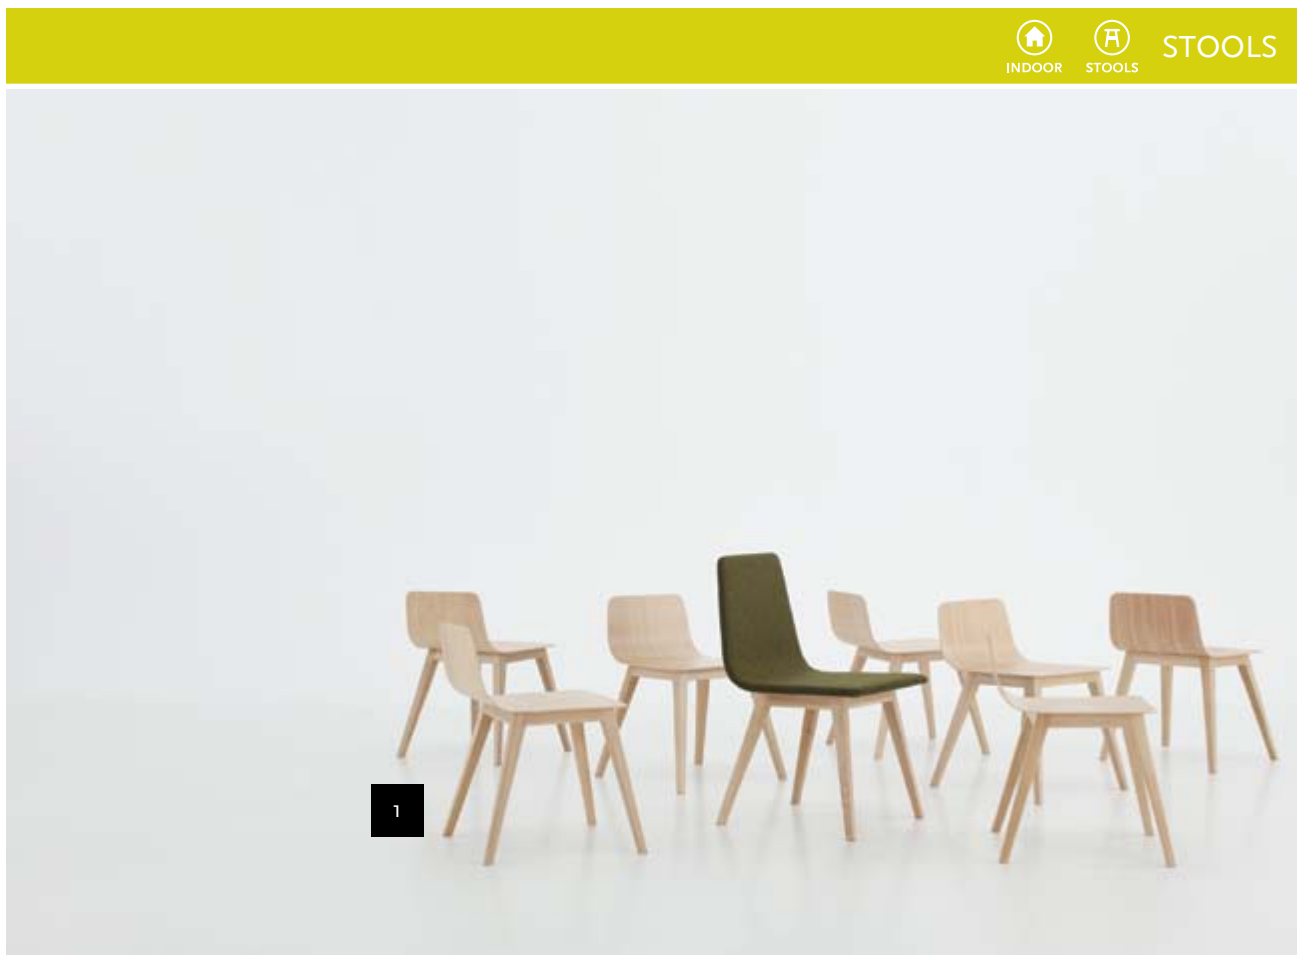

1

TWONE DESIGN BY ZIRU FOR JANE HAMLEY WELLS

1	ONE STOOL
DIMENSIONS (IN)	18.9W X 19.7D X 25.2H
ITEM NUMBER	10-509/WOOD
	10-510/UPHOLSTERED (NOT SHOWN)
FABRIC	.75 yards
MATERIALS	Beech, Upholstery

Ziru reserves the right to make minor design changes and to discontinue furniture items, materials and/or colors without notice. Printed colors cannot be guaranteed for accuracy.

Specify beech finish: Natural Beech (407), Noir (427)

Fabric options: C.O.M. or graded fabrics available

View color swatches under Information.

See more of TWONE under CHAIRS.

Jane Hamley Wells

773 227 4988 telephone
773 227 4986 facsimile
www.janehamleywells.com
info@janehamleywells.com