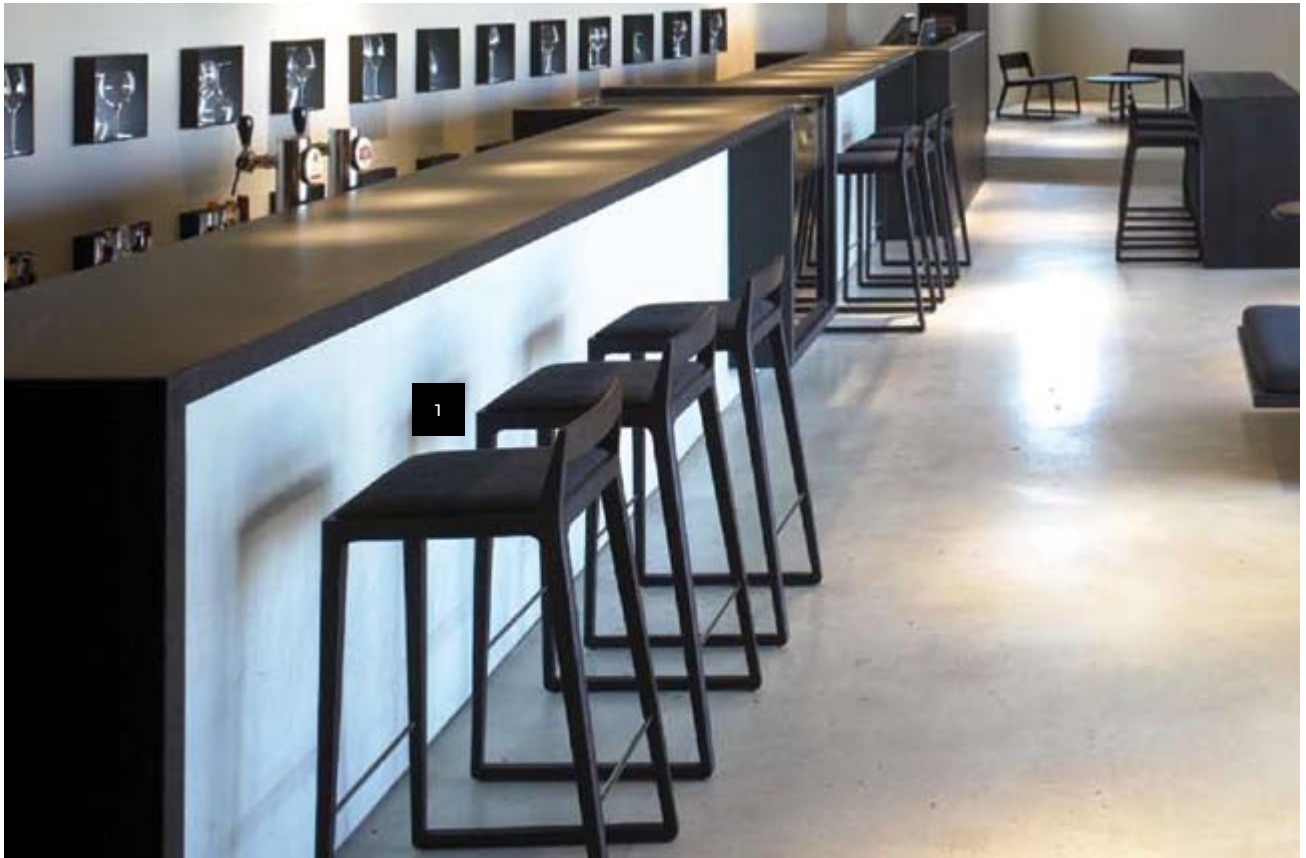

NORD DESIGN BY ZIRU FOR JANE HAMLEY WELLS

1	HIGH STOOL
DIMENSIONS (IN)	18.5W X 19.5D X 35.2H
ITEM NUMBER	10-515/LACQUERED
	10-615/WOOD FINISH
FABRIC	.75 yards
MATERIALS	Wood, Upholstery

Specify lacquer finish: Matte or gloss in RAL Classic colors

Specify wood finish: Almond (300), Espresso (301), Nutmeg (302), Nero (303), Toffee (304), Charcoal (306), Bamboo (307), Wheat (308) or Natural Beech (407)

Fabric options: C.O.M. or graded fabrics available

View color swatches under Information.

See more NORD under CHAIRS and LOUNGE.

MEDIUM STOOL (NOT SHOWN)	
DIMENSIONS (IN)	18.3W X 19.3D X 32.1H
ITEM NUMBER	10-516/LACQUERED
	10-616/WOOD FINISH
FABRIC	.75 yards
MATERIALS	Wood, Upholstery

SMALL STOOL (NOT SHOWN)	
DIMENSIONS (IN)	17.3W X 17.9D X 23.6H
ITEM NUMBER	10-517/LACQUERED
	10-617/WOOD FINISH
FABRIC	.75 yards
MATERIALS	Wood, Upholstery

Ziru reserves the right to make minor design changes and to discontinue furniture items, materials and/or colors without notice. Printed colors cannot be guaranteed for accuracy.

Jane Hamley Wells

773 227 4988 telephone
773 227 4986 facsimile
www.janehamleywells.com
info@janehamleywells.com