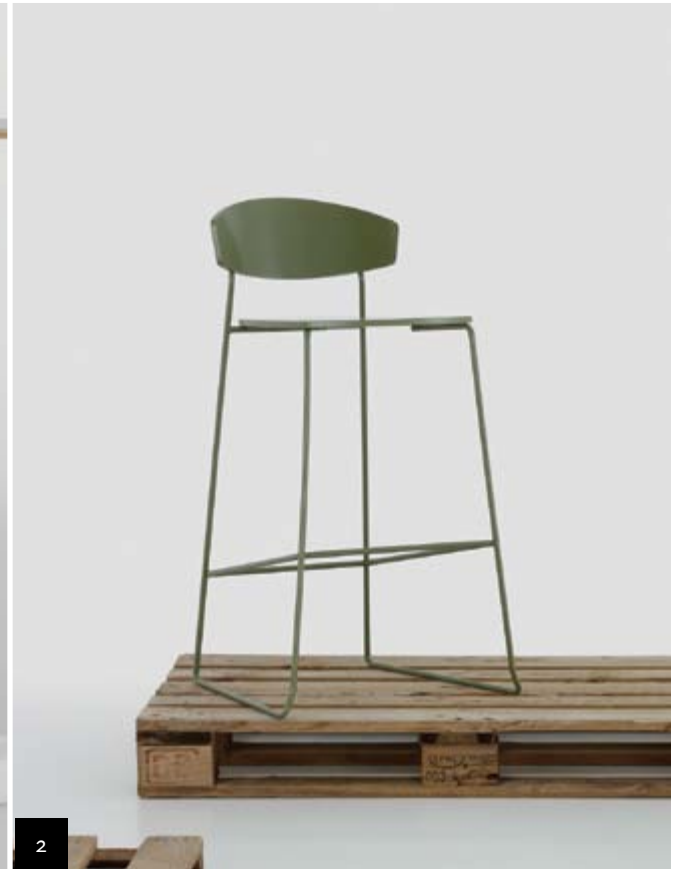

2

EKAY DESIGN BY ZIRU FOR JANE HAMLEY WELLS

1 WOODEN STOOL	
DIMENSIONS (IN)	19.7W X 19.3D X 38.2H
ITEM NUMBER	10-003/WOODEN SEAT AND BACK
	10-004/UPHOLSTERED SEAT AND BACK
FABRIC	.75 yards
MATERIALS	Wood, upholstery

Specify lacquer finish: Matte or gloss in RAL Classic colors

Specify wood finish: Natural Beech (407)

Fabric options: C.O.M. or graded fabrics available

View color swatches under Information.

Additional Information: Metal legs can be lacquered or chrome.

See more EKAY under LOUNGE and CHAIRS.

2 METAL STOOL	
DIMENSIONS (IN)	20.9W X 19.3D X 38.2H
ITEM NUMBER	10-001/WOODEN SEAT AND BACK
	10-002/UPHOLSTERED SEAT AND BACK
FABRIC	.75 yards
MATERIALS	Metal, upholstery

Ziru reserves the right to make minor design changes and to discontinue furniture items, materials and/or colors without notice. Printed colors cannot be guaranteed for accuracy.

Jane Hamley Wells

773 227 4988 telephone
773 227 4986 facsimile
www.janehamleywells.com
info@janehamleywells.com