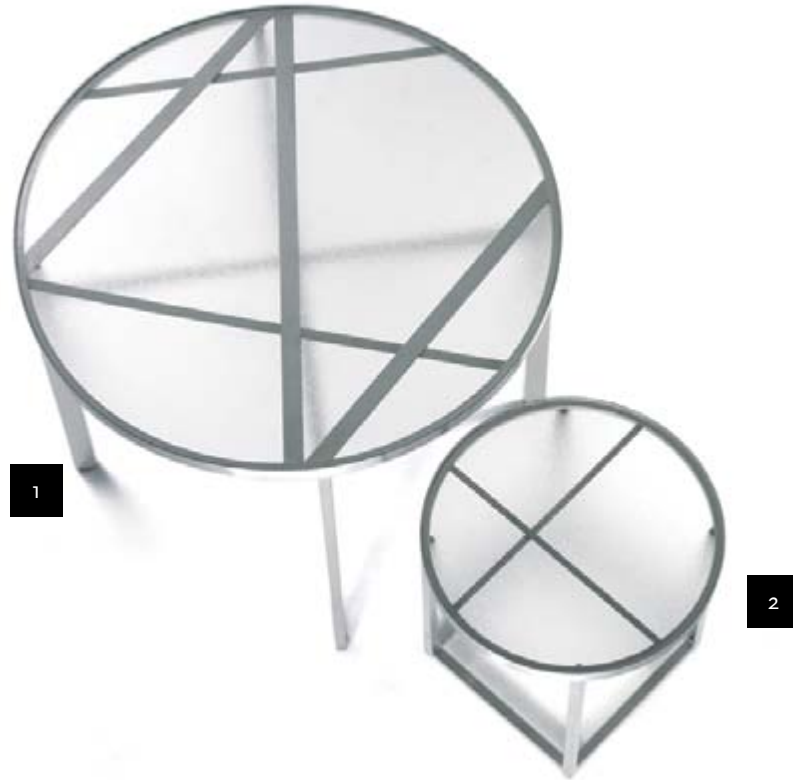

BOTANIC DESIGN BY KENKOOON STUDIO FOR JANE HAMLEY WELLS

1	ROUND TABLE
DIMENSIONS (IN)	35.4ϕ X 29.5H
ITEM NUMBER	BT 8285
MATERIALS	Stainless steel, tempered glass

Glass options: Clear, Satin, Smoke Grey, Smoke Brown
View color swatches under Information.

2	ROUND SIDE TABLE
DIMENSIONS (IN)	19.7ϕ X 19.7H
ITEM NUMBER	BT 8352
MATERIALS	Stainless steel, tempered glass

Kenkoon Studio reserves the right to make minor design changes and to discontinue furniture items, materials and/or colors without notice. Printed colors cannot be guaranteed for accuracy.

Jane Hamley Wells

773 227 4988 telephone
773 227 4986 facsimile
www.janehamleywells.com
info@janehamleywells.com