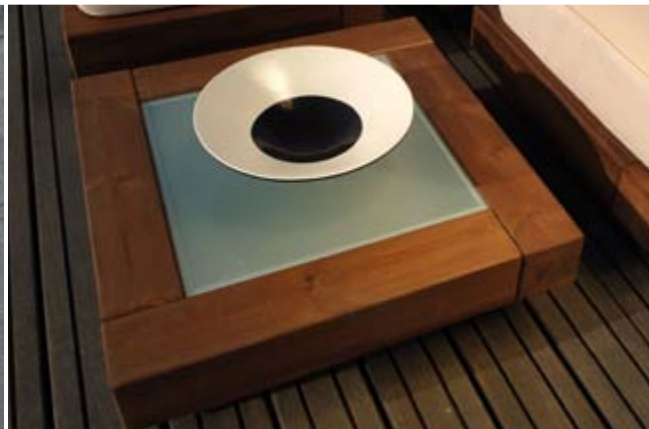

SAIGON DESIGN BY PIRCHER FOR JANE HAMLEY WELLS

1	TABLE
DIMENSIONS (IN)	22W X 22D X 7.1H
ITEM NUMBER	630851-03/WHITE 630851-09/GREY
MATERIALS	Tartaruga® nordic pine
FABRIC	2 yards, 54 inW
SPECIFY	Wood, glass, ceramic or cushion top

Glass options: Satin, translucent

Ceramic options: Brown, white

Fabric options: C.O.M. or Sunbrella Natural available

View color swatches under Information.

Tartaruga® nordic pine has gone through an impregnation process in which mineral salt deeply penetrates the wood. The treatment extends the durability and beauty of the product and protects it in all weather conditions.

Pircher reserves the right to make minor design changes and to discontinue furniture items, materials and/or colors without notice. Printed colors cannot be guaranteed for accuracy.

Jane Hamley Wells

773 227 4988 telephone
773 227 4986 facsimile
www.janehamleywells.com
info@janehamleywells.com