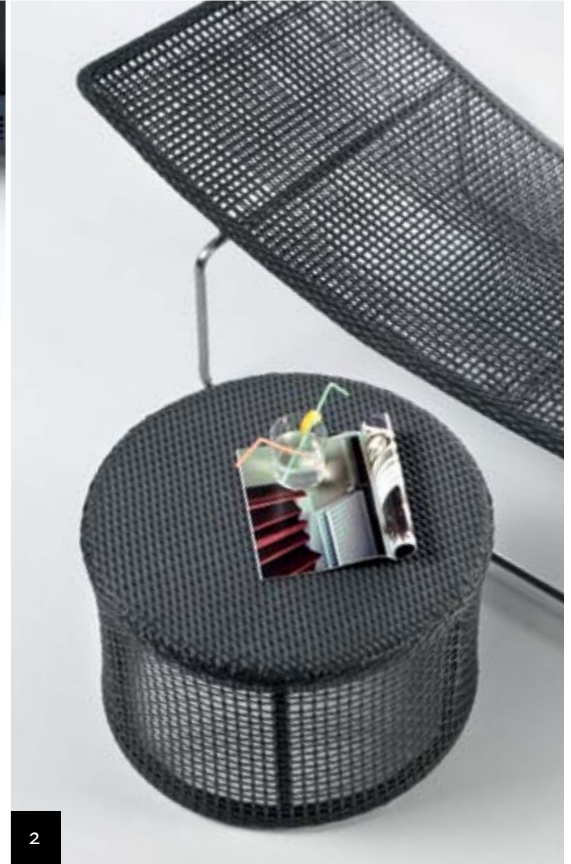

2

CHICAGO DESIGN BY EXPORMIM FOR JANE HAMLEY WELLS

1	COFFEE TABLE
DIMENSIONS (IN)	43.3Ø x 11H
ITEM NUMBER	C704
MATERIALS	Handwoven synthetic rattan, aluminum

Rattan options: Grey
View color swatches under Information.
See more CHICAGO under CHAIRS, STOOLS, and LOUNGE.

2	SIDE TABLE
DIMENSIONS (IN)	23.6Ø x 16.9H
ITEM NUMBER	C705
MATERIALS	Handwoven synthetic rattan, aluminum

Expormim reserves the right to make minor design changes and to discontinue furniture items, materials and/or colors without notice. Printed colors cannot be guaranteed for accuracy.

Jane Hamley Wells

773 227 4988 telephone
773 227 4986 facsimile
www.janehamleywells.com
info@janehamleywells.com