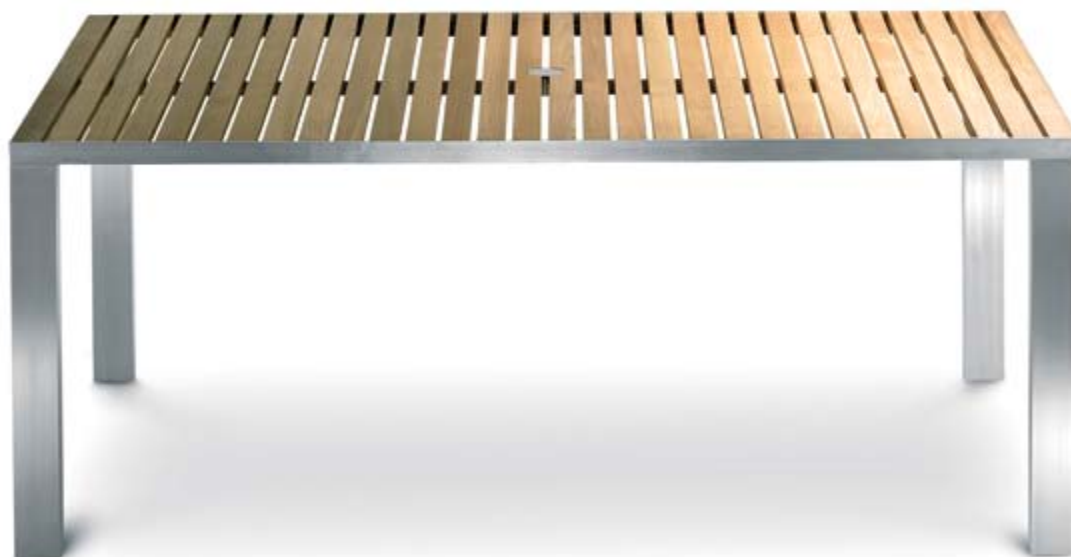

1

TAJI DESIGN BY KENKOOON STUDIO FOR JANE HAMLEY WELLS

1	RECTANGULAR TABLE
DIMENSIONS (IN)	70.9W X 39.4D X 29.5H
ITEM NUMBER	TJ 8549
MATERIALS	Teak, stainless steel

	RETANGULAR TABLE – SLIM
DIMENSIONS (IN)	70.9W X 35.4D X 29.5H
ITEM NUMBER	TJ 8003
MATERIALS	Teak, stainless steel

See more TAJI under BENCHES and LOUNGE.

	SQUARE TABLE – SMALL
DIMENSIONS (IN)	35.4W X 35.4D X 29.5H
ITEM NUMBER	TJ 8001
MATERIALS	Teak, stainless steel

	SQUARE TABLE – MEDIUM
DIMENSIONS (IN)	39.4W X 39.4D X 29.5H
ITEM NUMBER	TJ 8545
MATERIALS	Teak, stainless steel

Kenkoon Studio reserves the right to make minor design changes and to discontinue furniture items, materials and/or colors without notice. Printed colors cannot be guaranteed for accuracy.

Jane Hamley Wells

773 227 4988 telephone
773 227 4986 facsimile
www.janehamleywells.com
info@janehamleywells.com