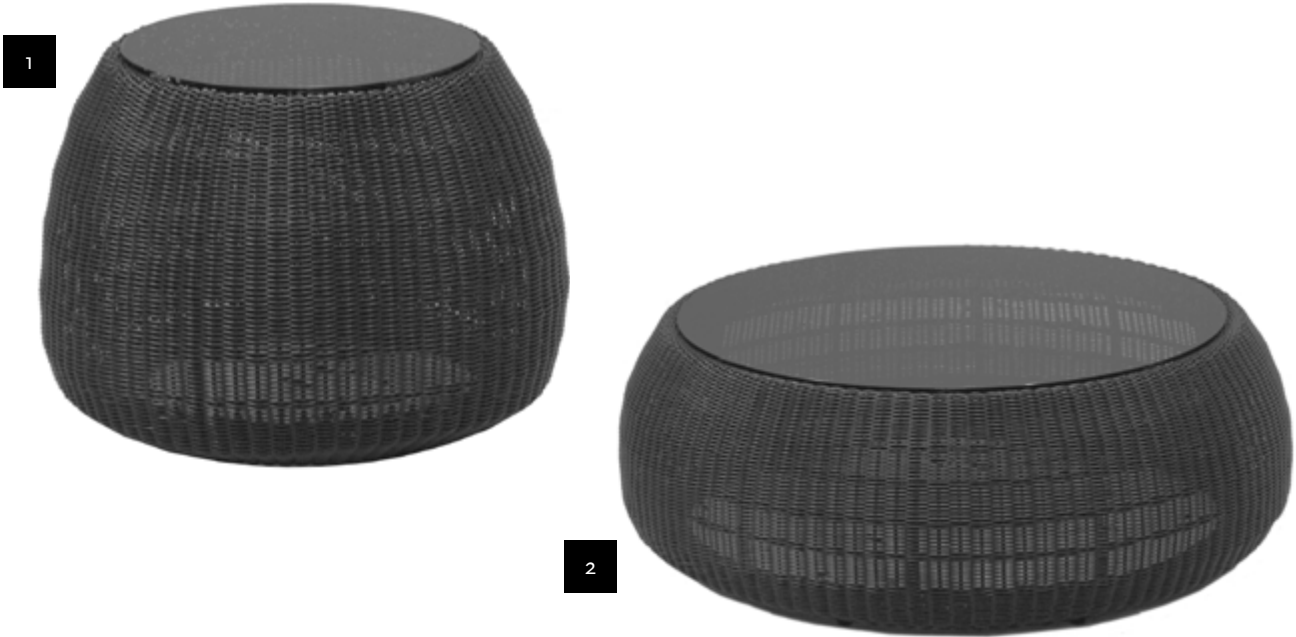

DAKOTA DESIGN BY EXPORMIM FOR JANE HAMLEY WELLS

1	SIDE TABLE
DIMENSIONS (IN)	24.4Ø x 16.9H
ITEM NUMBER	C805

Materials: Handwoven synthetic rattan, aluminum, tempered glass top
Rattan option: Black
View color swatches under Information.
See more DAKOTA under LOUNGE.

2	COFFEE TABLE
DIMENSIONS (IN)	37.4Ø x 13H
ITEM NUMBER	C804

Expormim reserves the right to make minor design changes and to discontinue furniture items, materials and/or colors without notice. Printed colors cannot be guaranteed for accuracy.

Jane Hamley Wells

773 227 4988 telephone
773 227 4986 facsimile
www.janehamleywells.com
info@janehamleywells.com